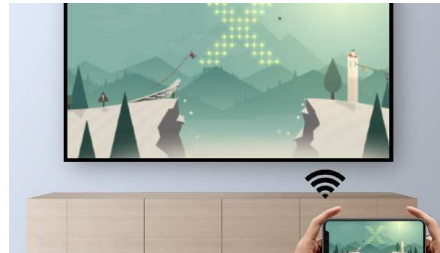

Don't be afraid of the dark with the ultra accessible projector

Get a super smooth experience and project pictures up to 80", enjoy a comfortable image, stereo sound, Wi-Fi screen mirroring, Bluetooth and all the connectivity you need for streaming your favorite contents.

Project images up to 80"

Project images and videos up to 80" (200cm) from less than 2 meters from the wall.

TV shows streaming

Stream any TV shows or movies via Wi-Fi from your smart devices.

Wi-Fi screen mirroring

Connect your mobile devices such as a tablets, smartphones or even computers wirelessly to mirror and share all your contents. Videos on your phones? No worries, just cast it through Wi-Fi! (IOS, Android, Mac and PC)

Built-in Media Player

Pop your essentials in your hand with the integrated Media Player: Browse, watch all your videos, listen your music or share your latest holidays pictures.

Fully Connected

Connect any multimedia devices such as set top boxes, PC, MAC, gaming consoles, and streaming devices like Fire Stick or Apple TV with the USB, HDMI or MicroSD ports.