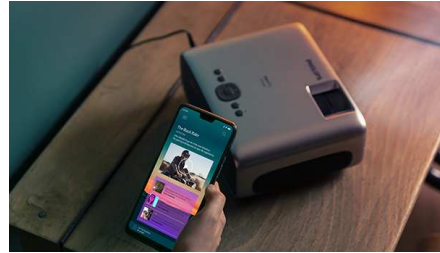

Customize your projection

Place the product where ever you want! The keystone correction combined with the focus technology allow you to fine-tune images to your needs and place your projector at any distance.

Project images up to 80"

Project images and videos up to 80" (200cm) from less than 2 meters from the wall.

TV shows streaming

Stream any TV shows or movies via Wi-Fi from your smart devices.

Wi-Fi screen mirroring

Connect your mobile devices such as a tablets, smartphones or even computers wirelessly to mirror and share all your contents. Videos on your phones? No worries, just cast it through Wi-Fi! (IOS, Android, Mac and PC)